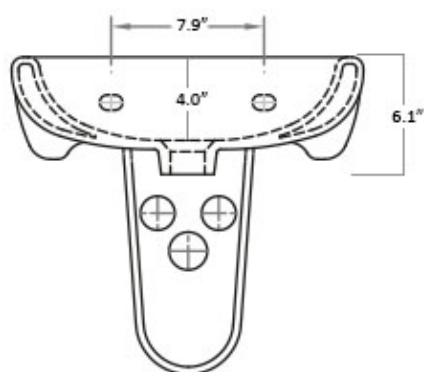

Features

- Ceramic
- With overflow
- Wall-mount installation
- With faucet hole

Basic 4010

SKU# | Option:

- Basic 4010 | White

<p>Collection Basic</p>	<p>Model Basic 4010</p>	<p>Dimensions Metric <i>1 inch = 2.54 cm</i> <i>1 inch = 25.4 mm</i></p>	 <p>1051 Lea Drive - Collegeville, PA 19426 Tel. 215 513 9400 - Fax 610 831 0215 www.ws bathcollections.com - info@ws bathcollectins.com</p>
------------------------------------	--------------------------------------	--	---

Features

- 18.1" (460 mm) x 14.6" (370 mm) x 6.1" (155 mm)
- Ceramic
- Wall Mount Installation
- With Overflow
- Includes Mounting Hardware

Collection
Basic

Model |
Basic 4010

Dimensions Metric

1 inch = 2.54 cm
1 inch = 25.4 mm

Wall-mount installation

Bolts

Vessel/ countertop installation

Silicone (*optional*)

Collection
Basic

Model |
Basic 4010

Dimensions Metric
1 inch = 2.54 cm
1 inch = 25.4 mm

WS[®]