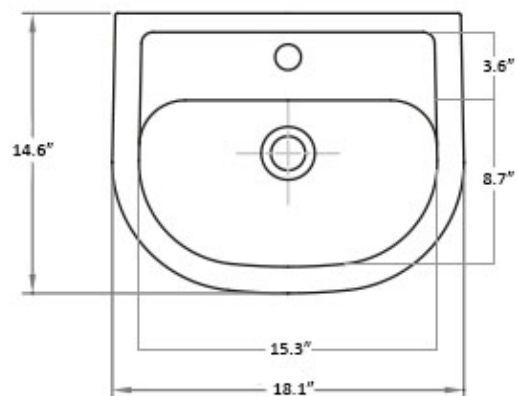

Features

- Ceramic
- With overflow
- Wall-mount installation
- With faucet hole

Basic 4010

SKU# | Option:

- Basic 4010 | White

<p>Collection Basic</p>	<p>Model Basic 4010</p>	<p>Dimensions Metric <i>1 inch = 2.54 cm</i> <i>1 inch = 25.4 mm</i></p>	 <p>1051 Lea Drive - Collegeville, PA 19426 Tel. 215 513 9400 - Fax 610 831 0215 www.ws bathcollections.com - info@ws bathcollectins.com</p>
------------------------------------	--------------------------------------	--	---

Features

- 18.1" (460 mm) x 14.6" (370 mm) x 6.1" (155 mm)
- Ceramic
- Wall Mount Installation
- With Overflow
- Includes Mounting Hardware

Collection
Basic

Model |
Basic 4010

Dimensions Metric

1 inch = 2.54 cm
1 inch = 25.4 mm

Wall-mount installation

Bolts

Vessel/ countertop installation

Silicone (*optional*)

Collection
Basic

Model |
Basic 4010

Dimensions Metric
1 inch = 2.54 cm
1 inch = 25.4 mm

WS[®]